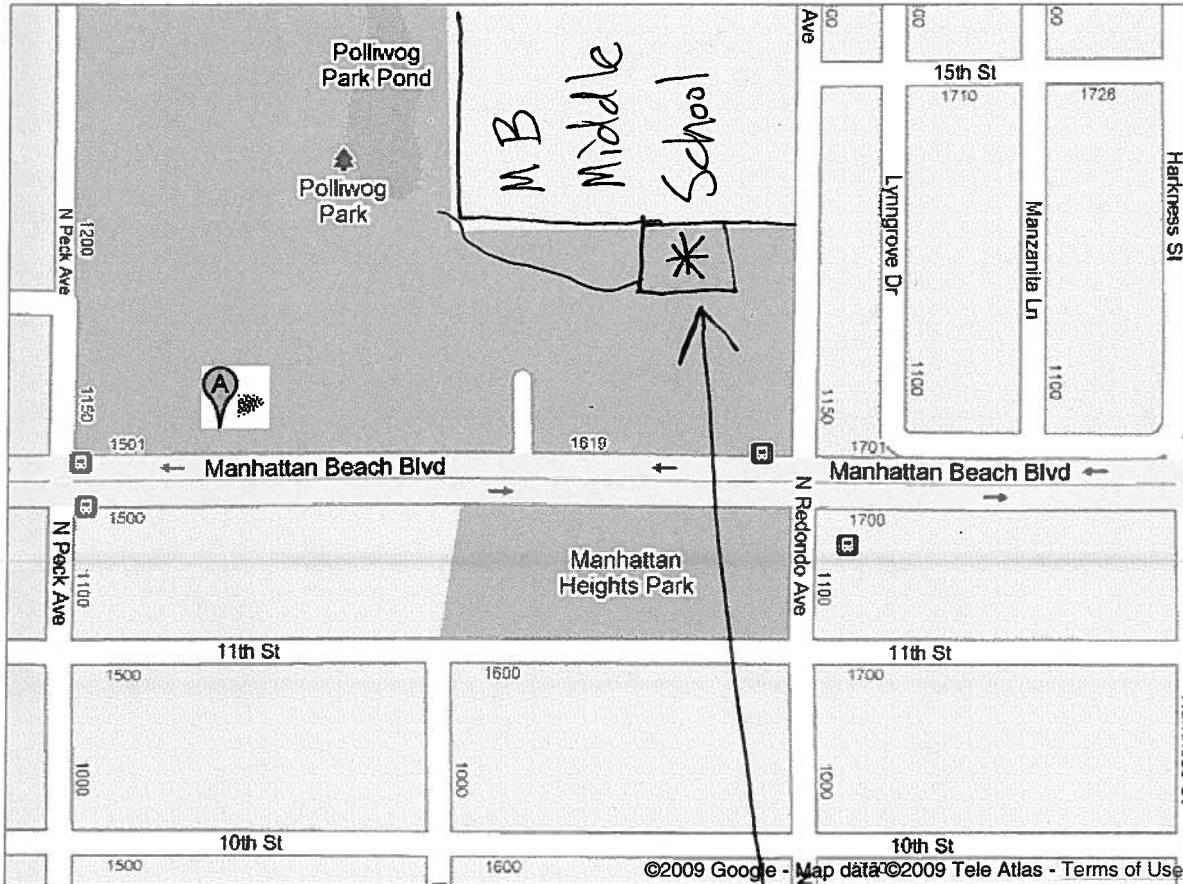

# Google maps **polliwog park, near Manhattan Beach, CA**

Get Google Maps on your phone

Text the word "GMAPS" to 466453

## A. **Polliwog Park**

1601 Manhattan Beach Blvd, Manhattan Beach, CA - (310) 802-5419

11 reviews

\* Meeting location is adjacent to the Middle School (near the workout equipment stations).